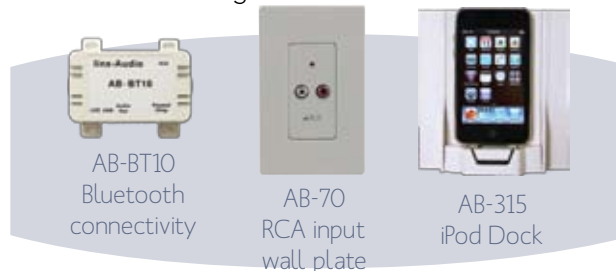

iA-4RJ/2DC6 Indoor Kit

Or iA-4RJ/2DC6-ALF Alfresco Kit

Each pair of speakers come with a learning remote keypad, on wall cradle & can provide fast track forward/backward, pause/play on the iPod when docked

The i-Entertainer

great for all living areas including outdoors

Single-source 4-room system consists of:

iA-4RJ/4DC6 Indoor Kit

Or iA-4RJ/4DC6-ALF Alfresco Kit

OPTIONAL EXTRA for i-Soiree and i-Entertainer

AB-301
Second Source
Wall Plate

OPTIONAL EXTRA for any package
Local Sources - great for bedrooms and offices

AB-BT10
Bluetooth
connectivity

AB-70
RCA input
wall plate

AB-315
iPod Dock

iPod not included with wall dock
iPod is a registered trademark of Apple Inc

The i-Banquet

great for any room including bedrooms and outdoors

Each zone can listen and control a different source simultaneously

4 source 4-zone/room system consists of:

iA-841/DC6 Indoor Kit

Or iA-841/DC6-ALF Alfresco Kit