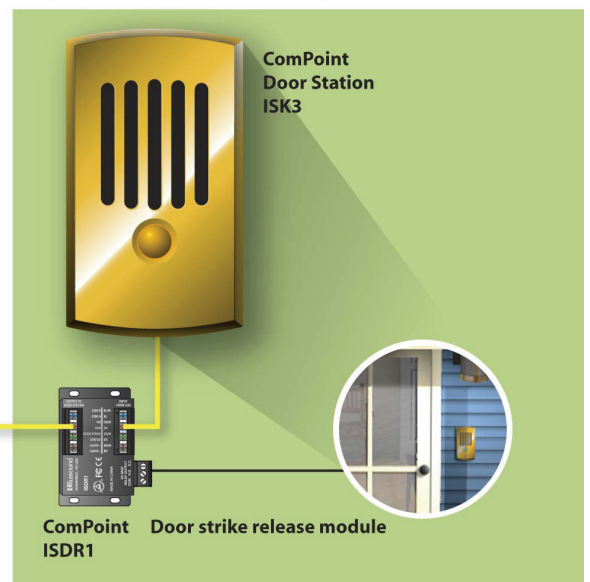

ComPoint Door Station with Door strike release