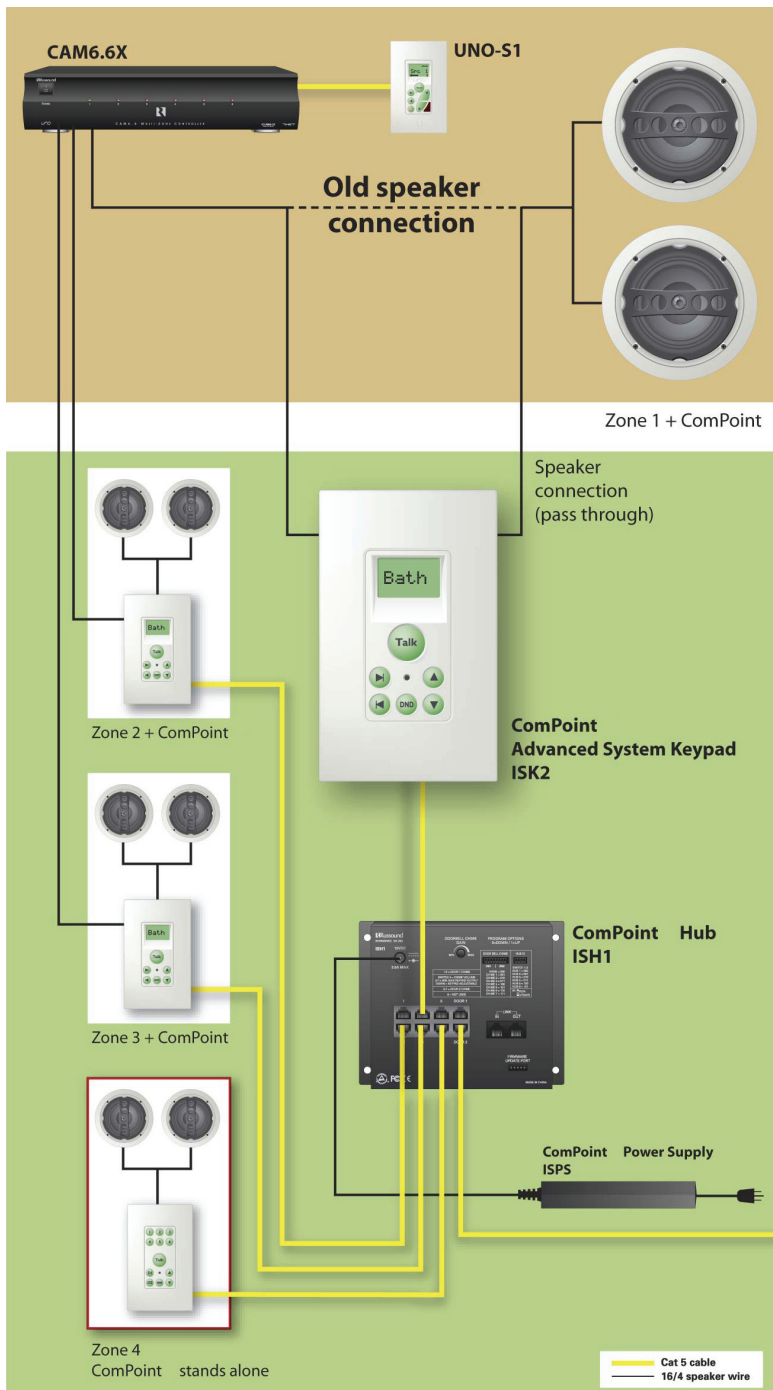

#### Multiroom Audio System

Russound's ComPoint® system provides true point-to-point intercom and paging features with high-fidelity sound. Based on a six-zone configuration, the system can expand to 36 zones.

## ISK1 Basic Keypad

- User controls: 6 zone selection/indication keys  
Talk key  
2 door selection/indication keys  
DND selection/indication key  
Volume Up and Volume Down keys
- Key backlighting: Installer-selectable amber or green, with red function indication
- Audio input: Built-in microphone with automatic gain control
- Amplifier: Monaural (for system functions only)
- Min. load impedance: 6 ohms per channel
- Speaker relay: 4-pole double-throw
- Speaker relay rating: 50 watts RMS continuous
- Speaker connector: 8-pole screw terminal
- Speaker wire size: Up to 14 AWG (1.63 mm)
- CAT-5 connector: 110 punch-down block
- Power consumption: 15 VDC 800 mA maximum, 200 mA typical
- Keypad style: Single-gang Decora®
- Available colors: White, almond, bone, brown, black
- Dimensions: 1.875" W x 4.188" H x 2.5" D  
(4.8 x 10.6 x 6.4 cm)
- Weight: 4.8 oz (136 g)

## ISK3 Door Station

- User control: Call key with amber backlight
- Audio input: Built-in microphone with automatic gain control
- Amplifier: Monaural (for system functions only)
- Volume control: Installer-adjustable potentiometer
- Audio output: Built-in speaker
- Cover plate: Weatherproof plated die-cast zinc
- CAT-5 connector: 110 punch-down block
- Doorbell connector: 2-pole screw terminal
- Doorbell wire size: Up to 18 AWG (1.024 mm)
- Doorbell contact: 1 A @ 12 VDC
- Power consumption: 15 VDC 220 mA maximum
- Available finishes: Polished brass, antique brass, brushed chrome
- Overall dimensions: 3" W x 5.125" H x 3.25" D (7.6 x 13.0 x 8.3 cm)
- Dimensions in wall box: 2" W x 2.875" H x 2.75" D (5.1 x 7.3 x 7.0 cm)
- Wall box required: Single gang, 22 cu in (360 cm<sup>3</sup>) minimum volume
- Weight: 8 oz (227 g)