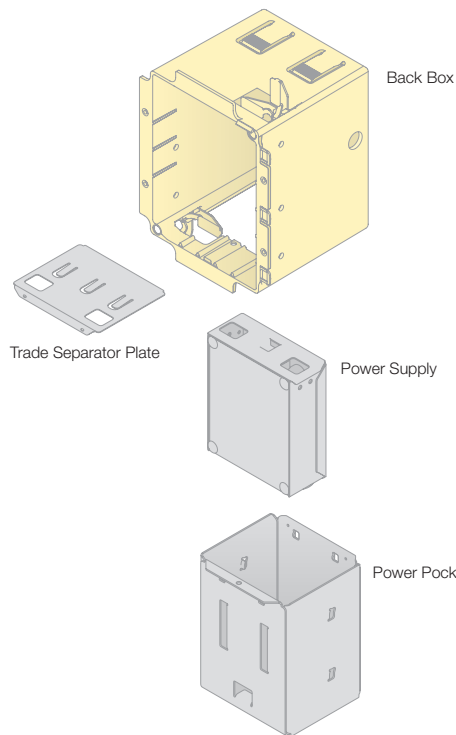

Specifications

Keypad CAK1

Wall surface dimensions	4.99"W x 6.47"H (12.8 x 16.6 cm)
Inside box dimensions	3.61"W x 3.82"D x 4.76"H (9.25 x 9.8 x 12.2 cm)
Weight	0.75 lbs. (0.34 kg)
Power requirements	100~240 VAC 50/60 Hz 0.7A max
Operating temperature range	0-30 degrees C max (indoor use only)
Communication Cable	RJ45
Power supply	18 VDC, 5.5 mm plug
External antenna	F-connector for 75-ohm coaxial cable
Speakers	Removable snap connector
Controls	Backlit (blue and red) capacitive touchpad, click wheel with responsive cardinal points
Display	Color LCD 1/4 VGA TFT display (240 x 320)
Amplifier	32-watt (16 w/channel) with mono mode
Intercom	Two-way communication with built-in microphone
Radio	Built-in FM tuner with RDS (monopole antenna)

Media Manager CMM1

Dimensions	4.68"W x 4.88"D x 1.37"H (12 x 12.5 x 3.5 cm)
Weight	0.5 lbs. (0.23 kg)
Power requirement	100~240 VAC 50/60Hz, 0.2A Max
Communication port	Ethernet (8-pole RJ45 jack, T568A standard)
Operating temperature range	0-30 degrees C max (indoor use only)
Standards	HomePlug 1.0 Extended @ 28Mbps
Security	56-bit DES encryption
Data transfer rate	14/28 Mbps
Frequency band	4.3-20.9 MHz/2.1-26.8 MHz

Back Box Assembly

Back Box Dimensions	3.61"W x 3.82"D x 4.76"H (9.25 x 9.8 x 12.2 cm)
Back Box Cut-out Dimensions	3.7"W x 5"H (9.4 x 12.7 cm)
Weight	0.3 lbs. (0.14 kg)
Material	UL-rated plastic
Power Pocket Dimensions	3.04"W x 2.54"D x 4.49"H (7.8 x 6.5 x 11.5 cm)
Weight	0.6 lbs. (0.27 kg)
Material	Steel
Power Supply Dimensions	2.81"W x 1.25"D x 3.45"H (7.2 x 3.2 x 8.85 cm)
Weight	0.6 lbs. (0.27 kg)
Power requirement	100~240 VAC 50/60 Hz
Material	Steel
Trade Separator Plate Dimensions	2.93"W x 2.48"D x 0.08"H (7.5 x 6.35 x 0.2 cm)
Weight	0.05 lbs. (0.023 kg)
Material	Steel