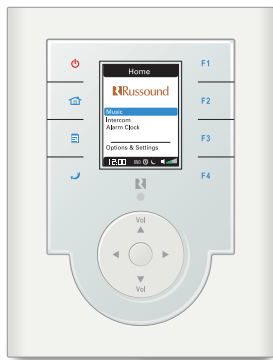

Specifications

Keypad CAK1

Wall surface dimensions	4.99"W x 6.47"H (12.8 x 16.6 cm)
Inside box dimensions	3.61"W x 3.82"D x 4.76"H (9.25 x 9.8 x 12.2 cm)
Weight	0.75 lbs. (0.34 kg)
Power requirements	100~240 VAC 50/60 Hz 0.7A max
Operating temperature range	0-30 degrees C max (indoor use only)
Communication Cable	RJ45
Power supply	18 VDC, 5.5 mm plug
External antenna	F-connector for 75-ohm coaxial cable
Speakers	Removable snap connector
Controls	Backlit (blue and red) capacitive touchpad, click wheel with responsive cardinal points
Display	Color LCD 1/4 VGA TFT display (240 x 320)
Amplifier	32-watt (16 w/channel) with mono mode
Intercom	Two-way communication with built-in microphone
Radio	Built-in FM tuner with RDS (monopole antenna)