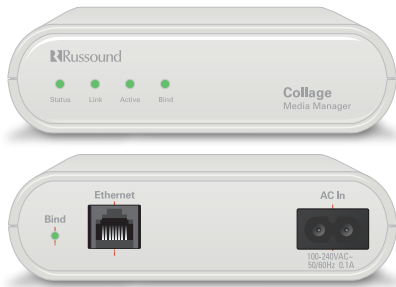

Media Manager CMM1

Dimensions	4.68"W x 4.88"D x 1.37"H (12 x 12.5 x 3.5 cm)
Weight	0.5 lbs. (0.23 kg)
Power requirement	100~240 VAC 50/60Hz, 0.2A Max
Communication port	Ethernet (8-pole RJ45 jack, T568A standard)
Operating temperature range	0-30 degrees C max (indoor use only)
Standards	HomePlug 1.0 Extended @ 28Mbps
Security	56-bit DES encryption
Data transfer rate	14/28 Mbps
Frequency band	4.3-20.9 MHz/2.1-26.8 MHz