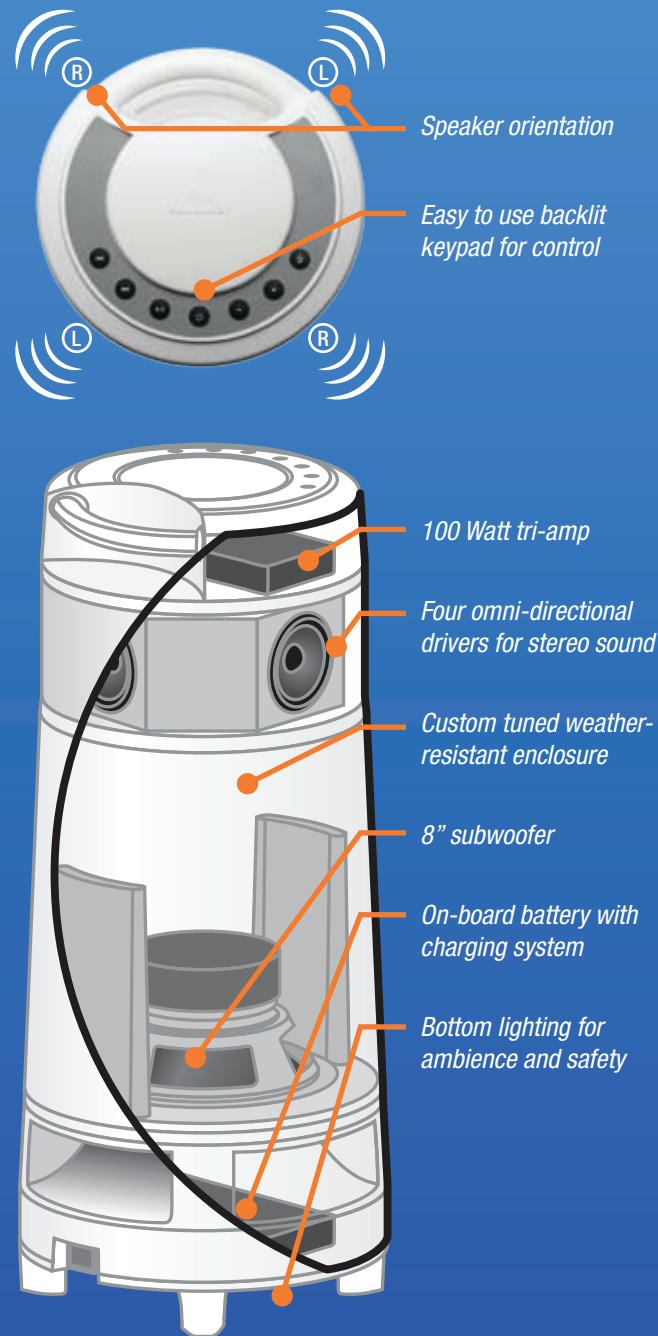

Soundcast's superior wireless technology ensures clean, pure and uninterrupted sound.

Features

- All-weather wireless speaker system
- Listen to your iPod®/iPhone®, Android™, MP3 player, computer or any analog audio source
- Proprietary DSP technology matches amplifiers to drivers for greater efficiency and premium audio performance
- Convenient top-panel controls volume and remote functions for iPod®/iPhone® and PC² operation (including iTunes® and more)
- Long-range, interference-free wireless transmission¹
- Works through walls, floors and ceilings eliminating the need for running wires
- Portable – carry it anywhere with its built-in rechargeable battery for 10-to-20 hours of uninterrupted wireless sound (+/- power level)
- Night Illumination – Blue LED base lighting for extra ambiance and safety at night
- Simple and straightforward setup
- Apple® Remote App Compatible

¹ 80m line of sight broadcast range

² PC control with optional Universal Audio Transmitter (UAT)

Specifications

DRIVERS:	8" downward-firing, high-SPL, long-throw woofer using IMPP cone and rubber surround Four full-range drivers in a stereo 360° array using IMPP cones and rubber surrounds Acoustic frequency, 38-18kHz
AMPLIFIERS:	Subwoofer Amp - 50W RMS, Class-D Stereo Amp - 25 X 2 RMS, Class-D 0.1% THD @20-20kHz
BATTERY:	Rechargeable internal battery with internal AC power supply and built-in charger