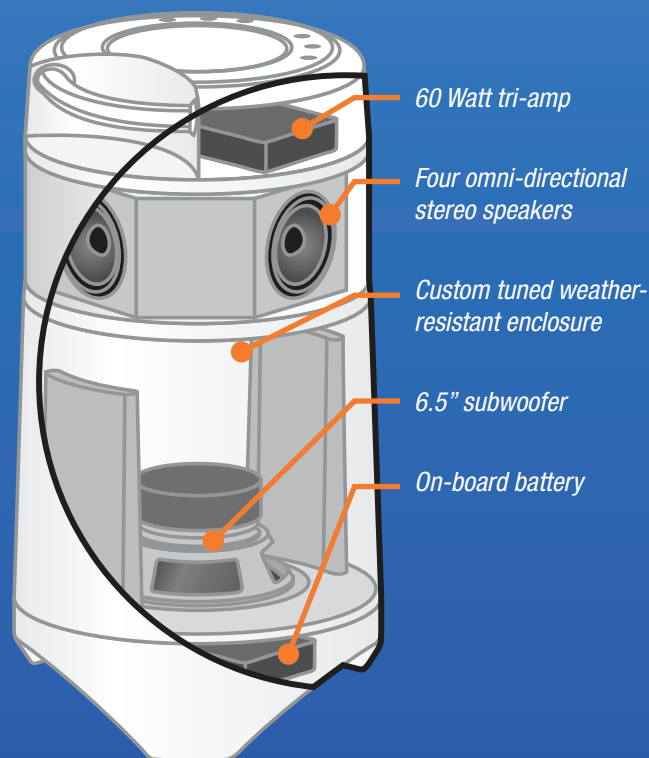

Features

- All-weather wireless speaker system
- Listen to your iPod®/iPhone®, Android™, MP3 player, computer or any analog audio source
- Proprietary DSP technology matches amplifiers to drivers for greater efficiency and premium audio performance
- Convenient top-panel controls volume and remote functions for iPod/iPhone and PC² operation (including iTunes® and more)
- Long-range, interference-free wireless transmission¹
- Works through walls, floors and ceilings eliminating the need for running wires
- Portable – carry it anywhere with its built-in rechargeable battery for 6-to-15 hours of uninterrupted wireless sound (+/- power level)
- Purchase two units for Stereo sound – easy programming allows you to set one unit for the left channel, one for the right channel
- A/C adapter and 12-volt automotive adapter included
- Apple® Remote App Compatible

¹ 80m line of sight broadcast range

² PC control with optional Universal Audio Transmitter (UAT)

Specifications

DRIVERS: One 6.5" downward-firing, high-SPL, long-throw woofer using IMPP cone and rubber surround

Four full-range drivers in a stereo 360° array using IMPP cones and rubber surrounds

Acoustic frequency, 51-18kHz

AMPLIFIERS: Subwoofer Amp - 30W RMS, Class-D
Stereo Amp - 15 X 2 RMS, Class-D
0.1% THD @20-20kHz

BATTERY: Rechargeable internal battery with external AC power supply

RF LINK: Bi-directional communication

DSP: Proprietary 24-bit

TECHNOLOGY: FHSS 40-Ch wireless protocol
Redundant error correction
Robust packet loss detection
Auto muting

DIMENSIONS: Diameter 26.7 cm
Height 49.5 cm

WEIGHT: Unit only 7.5 kgs
Shipping weight 13 kgs